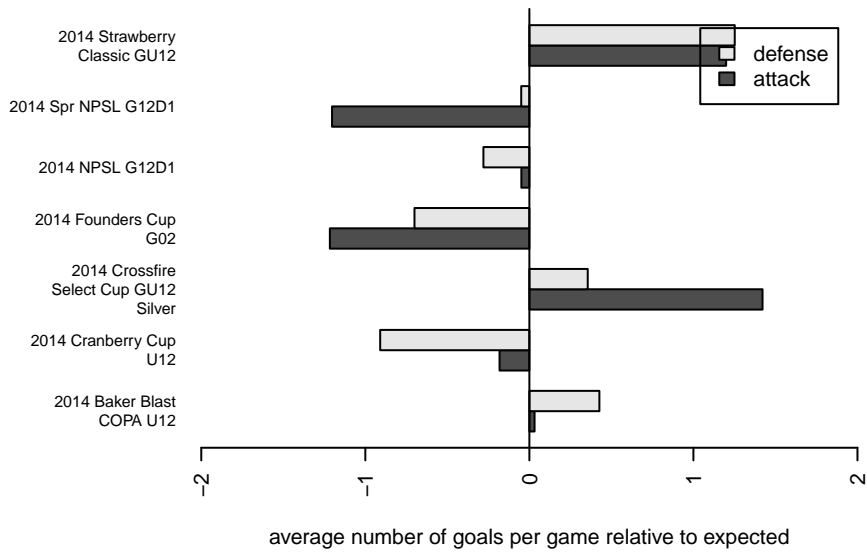

Venues played:  
 2014 Baker Blast COPA U12  
 2014 Crossfire Select Cup GU12 Silver  
 2014 Strawberry Classic GU12  
 2014 NPSL G12D1  
 2014 Cranberry Cup U12  
 2014 Founders Cup G02  
 2014 Spr NPSL G12D1

**attack and defense variance (black dot)  
relative to other teams  
and top 10 in region**

**attack and defense rating  
relative to others at age  
and all opponents in last 13 months**

**Performance relative to 13 month average**