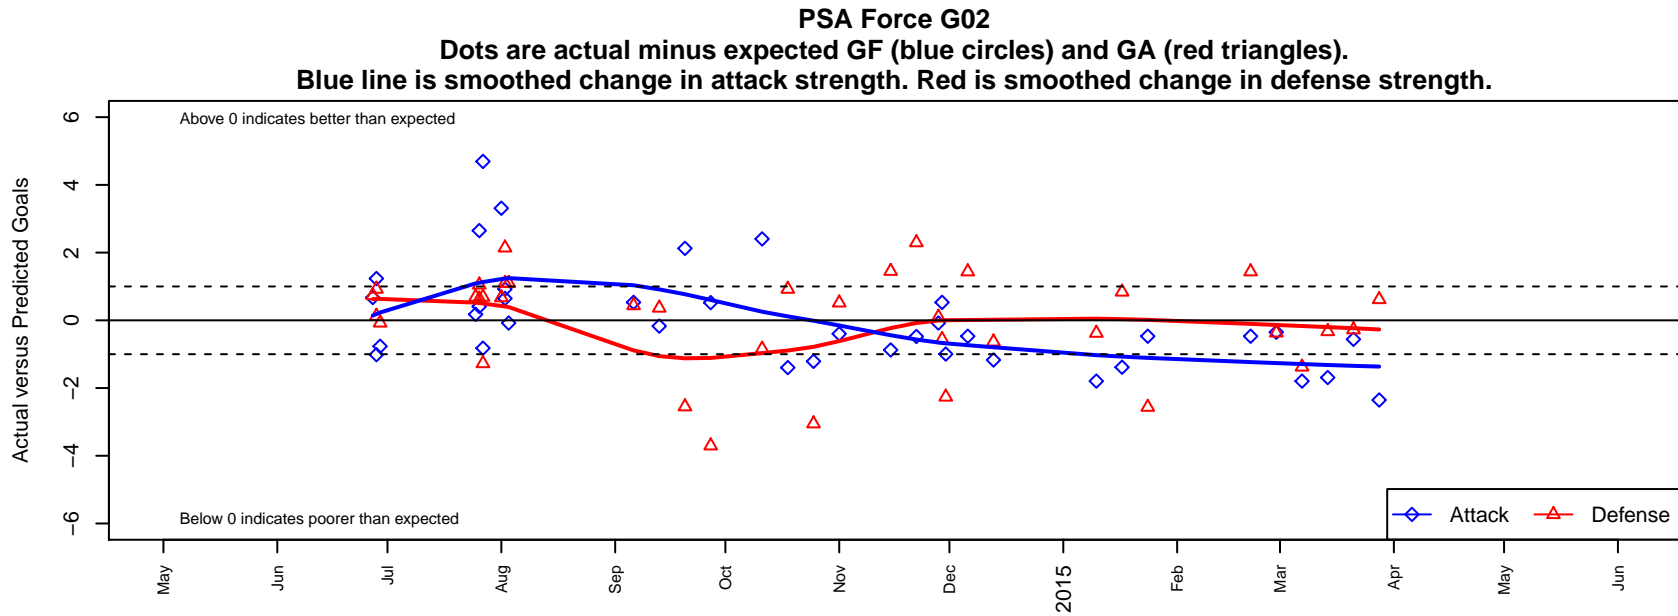

## PSA Force G02

Pilchuck Soccer Alliance  
 Marysville, WA  
 G02 total strength=467  
 attack=0.27 defense=0.37  
 fall league = NPSL G12D1  
 spr league = Spr NPSL G12D1  
 notes= Marysville Force

alt names used:  
 106 Pilchuck Soccer Alliance G02  
 PSA Force  
 PSA FORCE G02  
 PSA Force GU12 – Marysville – Girls Under 12  
 PSA Force GU12  
 PSA Force GU12  
 Force [G02]

**attack and defense variance (black dot)  
relative to other teams  
and top 10 in region**

**attack and defense rating  
relative to others at age  
and all opponents in last 13 months**

**Performance relative to 13 month average**