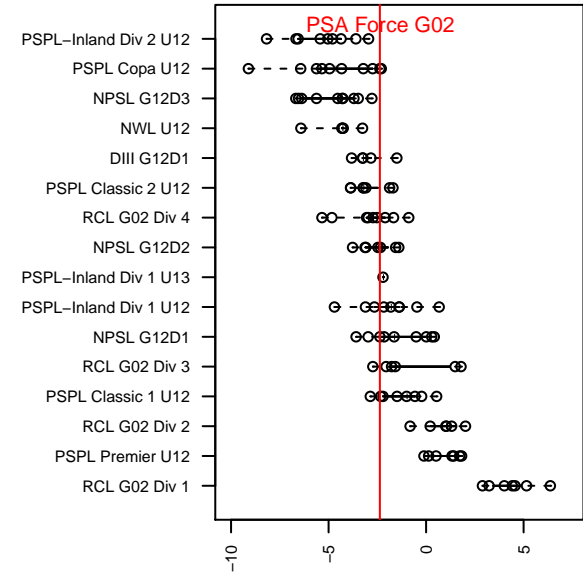

## PSA Force G02

Pilchuck Soccer Alliance  
 Marysville, WA  
 G02 total strength=467  
 attack=0.27 defense=0.37  
 fall league = NPSL G12D1  
 spr league = Spr NPSL G12D1  
 notes= Marysville Force

alt names used:  
 106 Pilchuck Soccer Alliance G02  
 PSA Force  
 PSA FORCE G02  
 PSA Force GU12 – Marysville – Girls Under 12  
 PSA Force GU12  
 PSA Force GU12  
 Force [G02]

**attack and defense variance (black dot)  
relative to other teams  
and top 10 in region**

**attack and defense rating  
relative to others at age  
and all opponents in last 13 months**

**Performance relative to 13 month average**